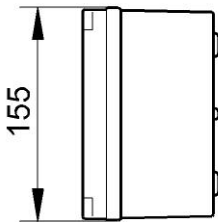

LIGHT

IP65-67 JUNCTION BOXES

Description: IP65-67 WATERTIGHT JUNCTION BOX WITH PLAIN SIDES AND TRANSPARENT COVER

Reference:
ELT171

Characteristics:

Product type:	Watertight junction boxes with transparent cover and plain sides
Exterior dimensions (Height x Width x Depth):	155x179x100 mm
Dimensions of the flush-fit gap (HxWxD):	-
Number of modules:	-
Installation:	Surface
Color:	RAL 7035
Window:	Transparent
Weight (kg):	0,37
Cable entry:	-
Components:	-
Materials:	Matériaux plastiques sans halogène. Base: PS antichoc
Lid-window-door material:	Tinted PC, UV protection

Certificates and standards:

Directive:	2014/35/EU
Standards:	IEC 60670-22
Certificates:	

Codes:

EAN:	8431044191201
Customs tariff number:	85.38.10.00
ETIM 8.0:	EC002600

LIGHT

IP65-67 JUNCTION BOXES

Description: IP65-67 WATERTIGHT JUNCTION BOX WITH PLAIN SIDES AND TRANSPARENT COVER

Reference: ELT171

Detailed drawing:

 <https://www.ide.es/downloads/planos/pdf/ELT171.pdf>

 <https://www.ide.es/downloads/planos/dxf/ELT171.dxf>

 <https://www.ide.es/downloads/planos/stp/ELT171.stp>

Exterior dimensions (Height x Width x Depth):

155x179x100 mm

Dimensions of the flush-fit gap (Height x Width x Depth):

-

Sustainability:

RoHS - REACH

Supply:

The boxes are supplied individually, shrink-wrapped and in multiple cardboard packaging, according to minimum packaging units.