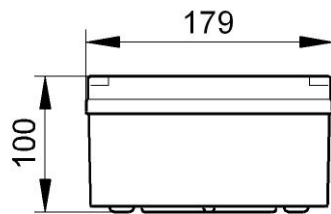

LIGHT

IP65-67 JUNCTION BOXES

Description: IP65-67 WATERTIGHT JUNCTION BOX WITH PLAIN SIDES AND TRANSPARENT COVER

Reference:
ELT171

Characteristics:

Product type:	Watertight junction boxes with transparent cover and plain sides
Exterior dimensions (Height x Width x Depth):	155x179x100 mm
Dimensions of the flush-fit gap (HxWxD):	-
Number of modules:	-
Installation:	Surface
Color:	RAL 7035
Window:	Transparent
Weight (kg):	0,37
Cable entry:	-
Components:	-
Materials:	Matériaux plastiques sans halogène. Base: PS antichoc
Lid-window-door material:	Tinted PC, UV protection

Reference: ELT171

Detailed drawing:

 <https://www.ide.es/downloads/planos/pdf/ELT171.pdf>

 <https://www.ide.es/downloads/planos/dxf/ELT171.dxf>

 <https://www.ide.es/downloads/planos/stp/ELT171.stp>

Exterior dimensions (Height x Width x Depth):

155x179x100 mm

Dimensions of the flush-fit gap (Height x Width x Depth):

-

Sustainability:

RoHS - REACH

Supply:

The boxes are supplied individually, shrink-wrapped and in multiple cardboard packaging, according to minimum packaging units.