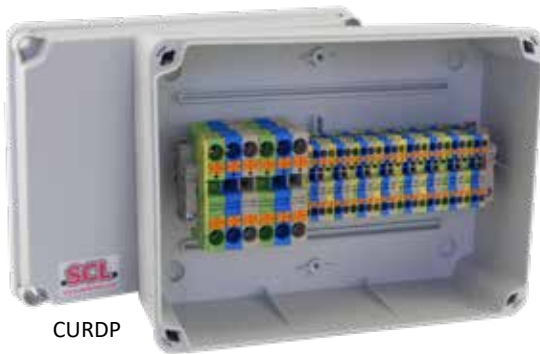

## Consumer Unit Relocation Kit

### CUR Series Consumer Unit Relocation Kits

CURDP

- Consumer unit relocation kit
- IP66/67, IK07 Thermoplastic enclosure
- Screw down lid with multiple knockouts
- Grey RAL7035 colour Halogen free plastic
- Supplied with Grey, Blue & Green terminals
- Screw, Push in or Lever terminals versions
- Supplied with DIN rail cut to length
- Terminals cULus, VDE, Atex, CE & UKCA approved\*
- Customised versions available on request

\* Dependant on type # 2 DIN Rails, 10 Way per rail

Screw Terminal	Push In Terminal	Lever Terminal <span style="color: red; font-weight: bold;">NEW</span>	Enclosure (HxWxD)	Description
<b>CURDK</b>	<b>CURDP</b>	<b>CURDPH</b>	<b>185 x 246 x 100mm</b>	10 Way Consumer Unit Relocation Kit
<b>CURDK1</b>	<b>CURDP1</b>	<b>CURDPH1</b>	<b>243 x 333 x 132mm</b>	11 Way Consumer Unit Relocation Kit
<b>CURDK1A</b>	<b>CURDP1A</b>	<b>CURDPH1A</b>	<b>243 x 333 x 132mm</b>	11 Way + Tails Consumer Unit Relocation Kit <span style="color: red; font-weight: bold;">NEW</span>
<b>CURDK2</b>	<b>CURDP2</b>	<b>CURDPH2</b>	<b>243 x 333 x 132mm</b>	20 Way Consumer Unit Relocation Kit #

10 Way CUR Kit Composition	Quantity
Enclosure 185 x 246 x 100mm	1
DIN Rail Terminal Grey 10mm	2
DIN Rail Terminal Blue 10mm	2
DIN Rail Terminal Green 10mm	2
Endplate for 10mm Terminal	1
DIN Rail Terminal Grey 2.5mm	8
DIN Rail Terminal Blue 2.5mm	8
DIN Rail Terminal Green 2.5mm	8
Endplate for 2.5mm Terminal	1
Din Rail End Clamp	2
35mm Top Hat Din Rail 200mm	1