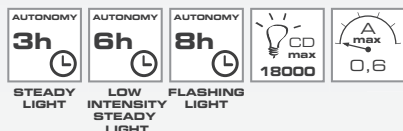

- > SUPERBRIGHT <
- > ADJUSTABLE LIGHT SPAN <
- > RECHARGEABLE BATTERY <

SUPPLIED WITH

T PLUS | PART NO

T PLUS
(LED MINI TORCH)

T PLUS

74909

T PLUS

T PLUS torch offers excellent optical performance in a compact design (black aluminium body).

With a powerful projecting adjustable LED span, allows T PLUS three luminous effects: steady light, low intensity steady light and flashing light.

Operation with rechargeable battery.

Orange signaling cone, battery and chargers supplied with the torch.

KEY CHARACTERISTICS

RECHARGE VOLTAGE

12/24V DC
Battery: 3,7V li-ion 3000/mAh

MAX. CHARGE TIME

150 min.

LIGHT EFFECT

STEADY LIGHT
LOW INTENSITY STEADY LIGHT
FLASHING LIGHT

LIGHT INTENSITY

STEADY LIGHT: 18.000 Cd(p)
LOW INTENSITY STEADY LIGHT: 5.000 Cd(p)

PROTECTION GRADE

IP65

OPERATING TEMPERATURE

-30/+50 °C

MECHANICAL FEATURES

Black aluminium body and polypropylene signaling cone

OPTICAL FEATURES

Optical group made up of 1 very bright LED allowing a high intensity steady light, low intensity steady light and flashing effect

DRAWINGS, DIMENSIONS AND WEIGHT

CERTIFICATIONS